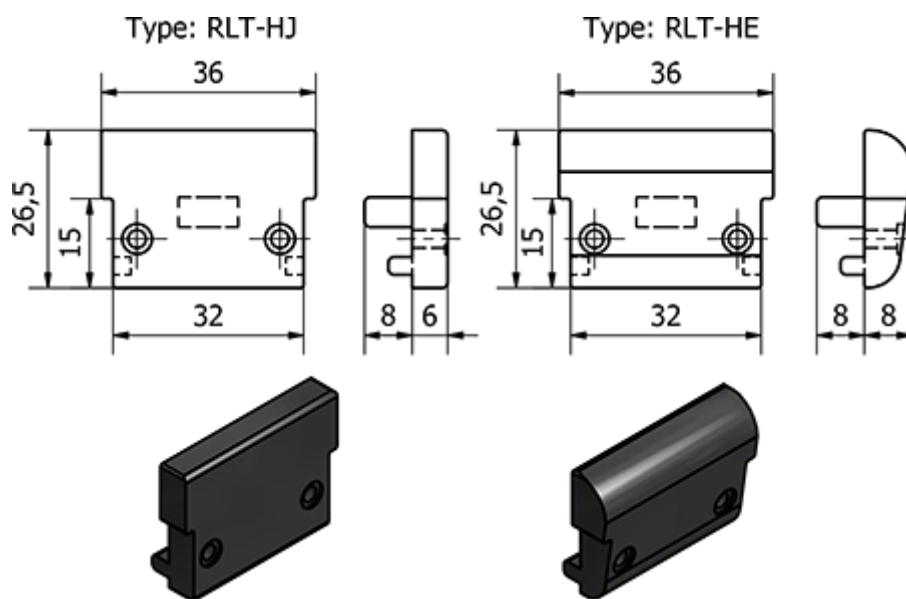

# Data Sheet

Article number: 2309429823  
Description: E+G Headers  
RLT-HJ

## Measures

Type = RLT-HJ  
Weight (g) = 4